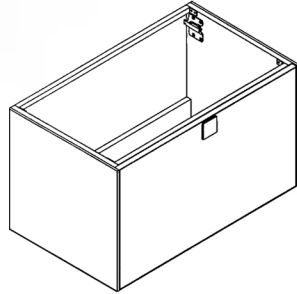

## MURANO

Model: Murano Single

Category: Vanity

Material: Wood + Crystal

Dimensions: 32"(L) x 19"(W) x 18.1"(H)

Description: Luxury crystal bathroom vanity in gold finish

\*Numbers are in inches

# SCHEDA MONTAGGIO ASSEMBLY INSTRUCTIONS

Prastra per fissaggio a parete  
Wall-mounting plate

Stop per fissaggio a parete  
Plug for wall-mounting plate

①

Smontaggio Cassetto premendo leve di sgancio  
Disassemble drawer by pressing release clips