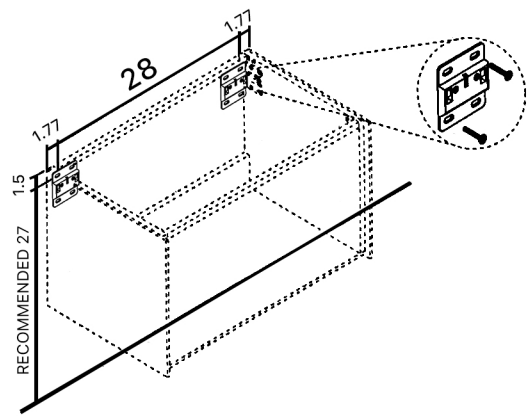

## MURANO

Model: Murano Single

Category: Vanity

Material: Wood + Crystal

Dimensions: 32"(L) x 19"(W) x 18.1"(H)

Description: Luxury crystal bathroom vanity in gold finish

\*Numbers are in inches

# SCHEDA MONTAGGIO ASSEMBLY INSTRUCTIONS

Prastra per fissaggio a parete  
Wall-mounting plate

Stop per fissaggio a parete  
Plug for wall-mounting plate

①

Smontaggio Cassetto premendo leve di sgancio  
Disassemble drawer by pressing release clips