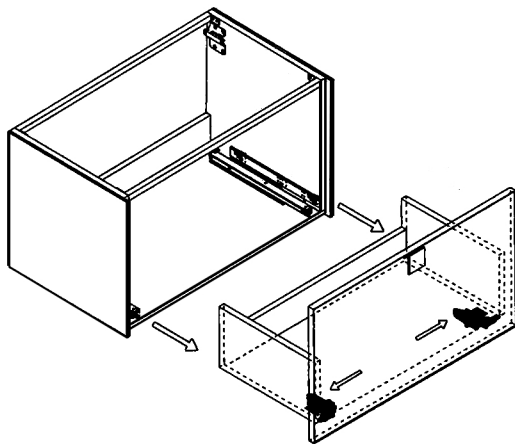

## MURANO

Model: Murano Single

Category: Vanity

Material: Wood + Crystal

Dimensions: 32"(L) x 19"(W) x 18.1"(H)

Description: Luxury crystal bathroom vanity in gold finish

\*Numbers are in inches

# SCHEDA MONTAGGIO ASSEMBLY INSTRUCTIONS

Prastra per fissaggio a parete  
Wall-mounting plate

Stop per fissaggio a parete  
Plug for wall-mounting plate

①

Smontaggio Cassetto premendo leve di sgancio  
Disassemble drawer by pressing release clips