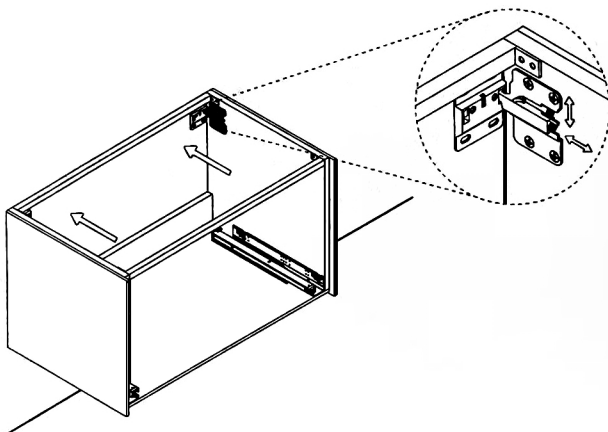

## MURANO

Model: Murano Single

Category: Vanity

Material: Wood + Crystal

Dimensions: 32"(L) x 19"(W) x 18.1"(H)

Description: Luxury crystal bathroom vanity in gold finish

\*Numbers are in inches

# SCHEDA MONTAGGIO ASSEMBLY INSTRUCTIONS

Prastra per fissaggio a parete  
Wall-mounting plate

Stop per fissaggio a parete  
Plug for wall-mounting plate

①

Smontaggio Cassetto premendo leve di sgancio  
Disassemble drawer by pressing release clips

②

Fissaggio piastre a parete  
Plate fixing on wall

③

Ancoraggio e registrazione della consolle  
Unit anchoring and adjustment

④

installazione del piano ed inserimento  
del cassetto su guida  
Top board fixing on frame and drawer onto rails