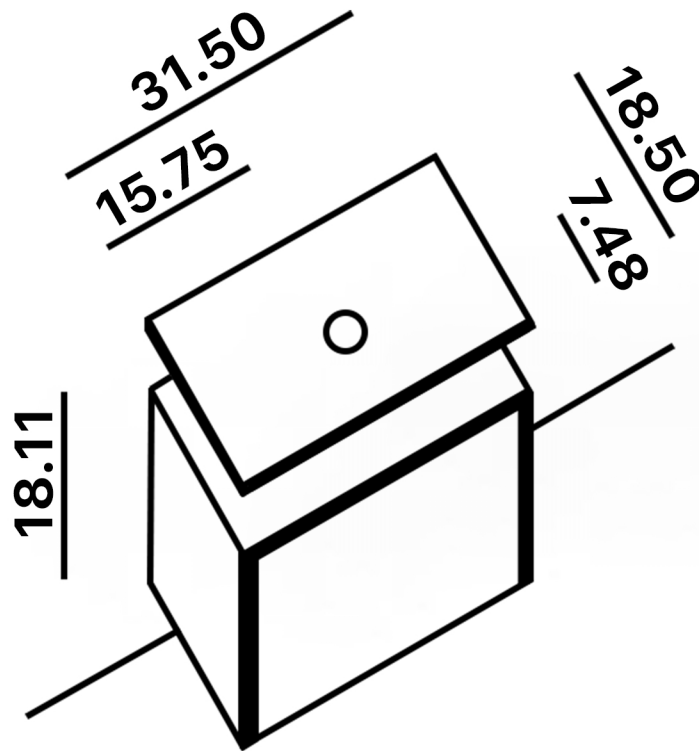

## MURANO

Model: Murano Single

Category: Vanity

Material: Wood + Crystal

Dimensions: 32"(L) x 19"(W) x 18.1"(H)

Description: Luxury crystal bathroom vanity in gold finish

\*Numbers are in inches