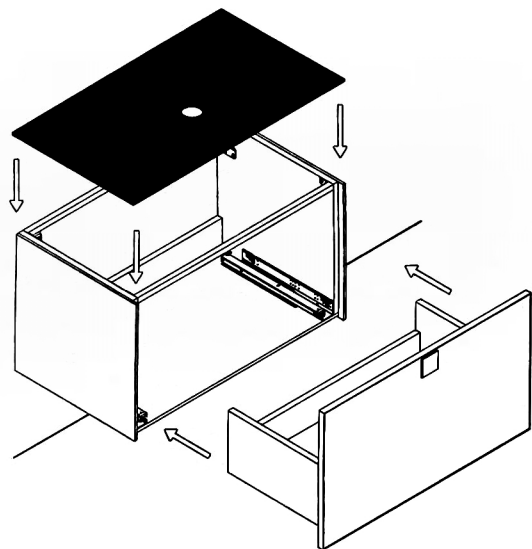

## MURANO

Model: Murano Single

Category: Vanity

Material: Wood + Crystal

Dimensions: 32"(L) x 19"(W) x 18.1"(H)

Description: Luxury crystal bathroom vanity in gold finish

\*Numbers are in inches

# SCHEDA MONTAGGIO ASSEMBLY INSTRUCTIONS

Prastra per fissaggio a parete  
Wall-mounting plate

Stop per fissaggio a parete  
Plug for wall-mounting plate

①

Smontaggio Cassetto premendo leve di sgancio  
Disassemble drawer by pressing release clips

②

Fissaggio piastre a parete  
Plate fixing on wall

③

Ancoraggio e registrazione della consolle  
Unit anchoring and adjustment

④

installazione del piano ed inserimento  
del cassetto su guida  
Top board fixing on frame and drawer onto rails